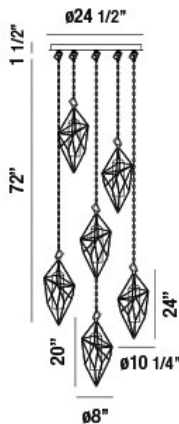

VERDINO, 25" ROUND CHANDELIER

PRODUCT DETAILS

No.	:	34041-017
Product Color	:	ROSE GOLD
Product Material	:	METAL
Shade / Accent Colour	:	CLEAR
Shade / Accent Material	:	TEXTURED GLASS
Diameter	:	24.5"
Height	:	24"
Overall Height	:	97.5"
Weight	:	57.2lbs

LIGHT SOURCE DETAILS

Light Source Type	:	INTEGRATED LED
Input Voltage	:	120V
Bulb Voltage	:	120V
Total Wattage	:	30W
Delivered Lumens	:	1010lm
Kelvin	:	4000K
CRI	:	90+
Dimmable	:	Yes

OPTIONS AVAILABLE

ITEM NO.	FINISH	SHADE
34041-017	ROSE GOLD	CLEAR

TECHNICAL DETAILS

Hanging Support Type	:	CHAIN
Hanging Support Length	:	72"
Canopy / Backplate Height	:	1.5"
Canopy / Backplate Dia.	:	24.5"
Location	:	DRY
Approval	:	

PROJECT INFORMATION

Job Name: Date: Type: