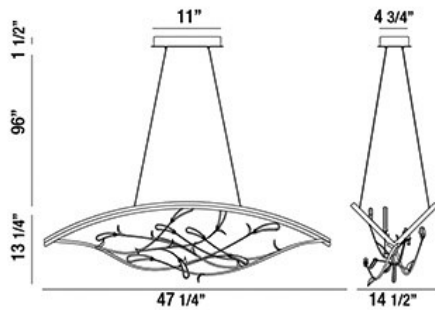

BASILICA, 47" OVAL CHANDELIER

PRODUCT DETAILS

No.	:	34065-013
Product Color	:	OIL RUBBED BRONZE
Product Material	:	METAL
Shade / Accent Colour	:	CLEAR
Shade / Accent Material	:	CRYSTAL
Length	:	47.25"
Width	:	14.5"
Height	:	13.25"
Overall Height	:	110.75"
Weight	:	10lbs

LIGHT SOURCE DETAILS

Light Source Type	:	INTEGRATED LED
Input Voltage	:	120V
Bulb Voltage	:	120V
Total Wattage	:	56W
Delivered Lumens	:	1680lm
Kelvin	:	3000K
CRI	:	80+
Dimmable	:	Yes

OPTIONS AVAILABLE

ITEM NO.	FINISH	SHADE
34065-013	OIL RUBBED BRONZE	CLEAR

TECHNICAL DETAILS

Hanging Support Type	:	AIRCRAFT CABLE
Hanging Support Length	:	96"
Canopy / Backplate Length	:	11"
Canopy / Backplate Height	:	1.5"
Canopy / Backplate Width	:	4.75"
Location	:	DRY
Approval	:	