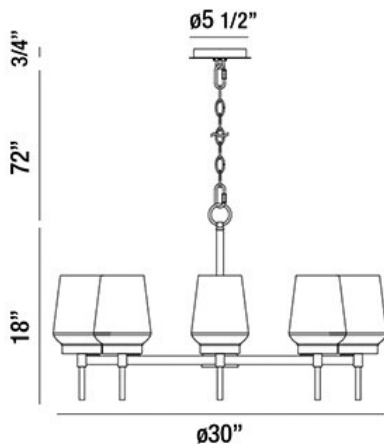

### PRODUCT DETAILS

No.	:	34094-020
Product Color	:	SATIN NICKEL
Product Material	:	METAL
Shade / Accent Colour	:	CLEAR/OPAL WHITE
Shade / Accent Material	:	GLASS
Diameter	:	30"
Height	:	18"
Overall Height	:	90.75"
Weight	:	17.6lbs

### TECHNICAL DETAILS

Hanging Support Type	:	CHAIN
Hanging Support Length	:	72"
Canopy / Backplate Height	:	0.75"
Canopy / Backplate Dia.	:	5.5"
Location	:	DRY
Approval	:	