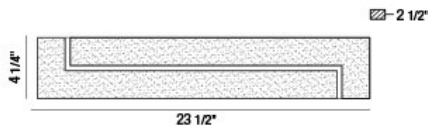

TECHNICAL DETAILS

Mounting	:	Up or Down
Location	:	DAMP
Approval	:	

PROJECT INFORMATION

Job Name: Date: Type:

Comments: