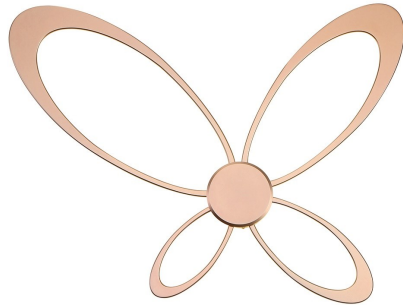

OLGA, WALL MOUNT

OPTIONS AVAILABLE

ITEM NO.	FINISH	SHADE
34114-018	GOLD	FROSTED
34114-025	SILVER	FROSTED

PRODUCT DETAILS

No.	:	34114-018
Product Color	:	GOLD
Product Material	:	METAL
Shade / Accent Colour	:	FROSTED
Shade / Accent Material	:	ACRYLIC
Width	:	31.25"
Height	:	26.5"
Ext	:	3.75"
Weight	:	3.4lbs

LIGHT SOURCE DETAILS

Light Source Type	:	INTEGRATED LED
Input Voltage	:	120V
Bulb Voltage	:	30V
Total Wattage	:	25W
Initial Lumens	:	2200lm
Kelvin	:	3500K
CRI	:	90+
Dimmable	:	Yes

TECHNICAL DETAILS

Canopy / Backplate Height	:	3.5"
Canopy / Backplate Dia.	:	4.75"
Location	:	DRY
Approval	:	