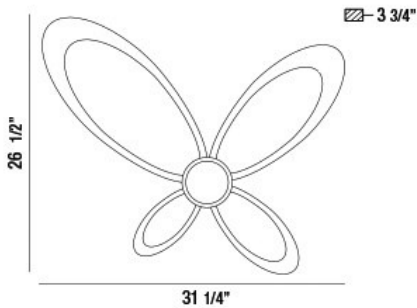

OLGA, WALL MOUNT

OPTIONS AVAILABLE

ITEM NO.	FINISH	SHADE
34114-018	GOLD	FROSTED
34114-025	SILVER	FROSTED

PRODUCT DETAILS

No.	:	34114-018
Product Color	:	GOLD
Product Material	:	METAL
Shade / Accent Colour	:	FROSTED
Shade / Accent Material	:	ACRYLIC
Width	:	31.25"
Height	:	26.5"
Ext	:	3.75"
Weight	:	3.4lbs

LIGHT SOURCE DETAILS

Light Source Type	:	INTEGRATED LED
Input Voltage	:	120V
Bulb Voltage	:	30V
Total Wattage	:	25W
Initial Lumens	:	2200lm
Kelvin	:	3500K
CRI	:	90+
Dimmable	:	Yes

TECHNICAL DETAILS

Canopy / Backplate Height	:	3.5"
Canopy / Backplate Dia.	:	4.75"
Location	:	DRY
Approval	:	