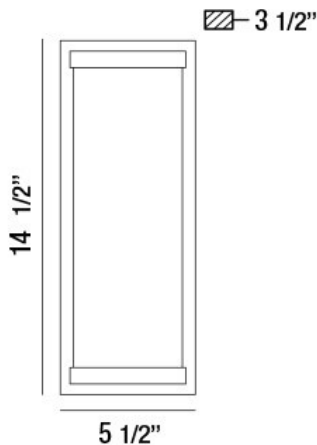

PARADISO, LARGE RECT OUTDOOR LED WALLMOUNT

PRODUCT DETAILS

No.	:	34138-014
Product Color	:	SATIN NICKEL
Shade / Accent Colour	:	CLEAR BUBBLE
Width	:	5.5"
Height	:	14.5"
Ext	:	3.5"
Weight	:	9.2lbs

LIGHT SOURCE DETAILS

Light Source Type	:	INTEGRATED LED
Input Voltage	:	120V
Bulb Voltage	:	120V
Socket Type	:	LED
Total Wattage	:	20W
Delivered Lumens	:	420lm
Kelvin	:	3000K
CRI	:	90
Dimmable	:	Yes

OPTIONS AVAILABLE

ITEM NO.	FINISH	SHADE
34138-014	SATIN NICKEL	CLEAR BUBBLE

TECHNICAL DETAILS

Canopy / Backplate Length	:	5.5"
Canopy / Backplate Height	:	1.25"
Canopy / Backplate Width	:	14.5"
Driver	:	EK-TOP
IP Rating	:	20
Location	:	DAMP
Approval	:	
Title 24	:	Yes

PROJECT INFORMATION