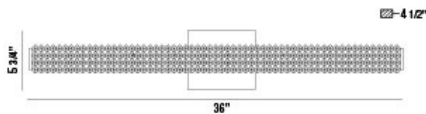

SASSI, WALL MOUNT

PRODUCT DETAILS

No.	:	34158-012
Product Color	:	CHROME
Product Material	:	METAL
Shade / Accent Colour	:	CLEAR
Shade / Accent Material	:	CRYSTAL
Width	:	36"
Height	:	5.75"
Ext	:	4.5"
Weight	:	8lbs

LIGHT SOURCE DETAILS

Light Source Type	:	INTEGRATED LED
Input Voltage	:	120V
Bulb Voltage	:	120V
Total Wattage	:	30W
Delivered Lumens	:	2700lm
Kelvin	:	3000K
CRI	:	90+
Dimmable	:	Yes

OPTIONS AVAILABLE

ITEM NO.	FINISH	SHADE
34158-012	CHROME	CLEAR

TECHNICAL DETAILS

Canopy / Backplate Length	:	6.5"
Canopy / Backplate Height	:	1.25"
Canopy / Backplate Width	:	6.5"
Mounting	:	Up or Down
Location	:	DAMP
Approval	:	

PROJECT INFORMATION

 Job Name: Date: Type: