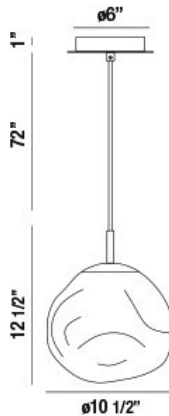

## BANKWELL, 11" ROUND PENDANT

### PRODUCT DETAILS

No.	:	34287-026
Product Color	:	CHROME
Product Material	:	METAL
Shade / Accent Colour	:	CHROME
Shade / Accent Material	:	HAND-BLOWN GLASS
Diameter	:	10.5"
Height	:	12.5"
Overall Height	:	85.5"
Weight	:	2.2lbs

### TECHNICAL DETAILS

Hanging Support Type	:	WIRE
Hanging Support Length	:	72"
Canopy / Backplate Height	:	1"
Canopy / Backplate Dia.	:	6"
Location	:	DRY
Approval	:	