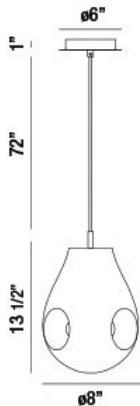

## BENALTO, 8" ROUND PENDANT

### PRODUCT DETAILS

No.	:	34288-030
Product Color	:	CHROME
Product Material	:	METAL
Shade / Accent Colour	:	GOLD
Shade / Accent Material	:	HAND-BLOWN GLASS
Diameter	:	8"
Height	:	13.5"
Overall Height	:	86.5"
Weight	:	2.2lbs

### TECHNICAL DETAILS

Hanging Support Type	:	WIRE
Hanging Support Length	:	72"
Canopy / Backplate Height	:	1"
Canopy / Backplate Dia.	:	6"
Location	:	DRY
Approval	:	