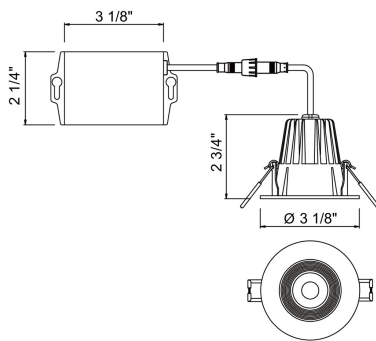

Options Available

ITEM NO.	FINISH	SHADE
34890-30-01	BLACK	
34890-30-02	WHITE