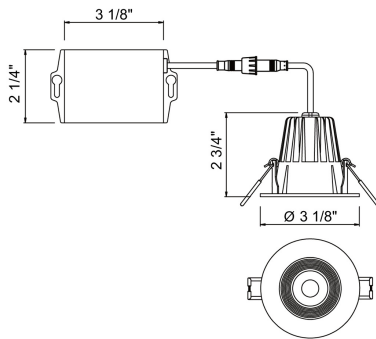

Options Available

ITEM NO.	FINISH	SHADE
34890-40-01	BLACK	
34890-40-02	WHITE