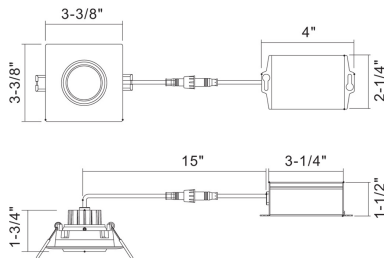

Options Available

ITEM NO.	FINISH	SHADE
34892-40-01	BLACK	
34892-40-02	WHITE