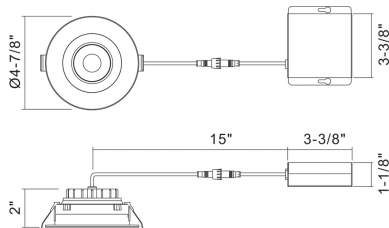

PROJECT INFORMATION

Job Name: Date: Type:

Comments: