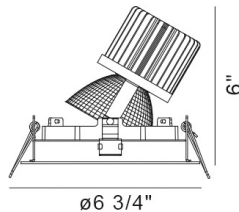

35142-30, 1-LIGHT ROUND TRIM GIMBAL RECESSED, 26W, 3000K

PRODUCT DETAILS

No.	:	35142-30-01
Product Color	:	BLACK
Shade / Accent Colour	:	BLACK
Diameter	:	6.75"
Height	:	6"
Weight	:	1.5lbs

TECHNICAL DETAILS

Location	:	DRY
Approval	:	
Beam Angle	:	40
Cut Hole Diameter	:	6.25"

Options Available

ITEM NO.	FINISH	SHADE
35142-30-01	BLACK	BLACK
35142-30-02	WHITE	WHITE

LIGHT SOURCE DETAILS

Number of Bulbs	:	1
Light Source	:	LED
Light Source Type	:	LED
Input Voltage	:	120V
Socket Type	:	LED
Wattage	:	26W
Total Lumen	:	2560lm
Kelvin	:	3000K
CRI	:	90
Bulb Included	:	Yes
Dimmable	:	Yes