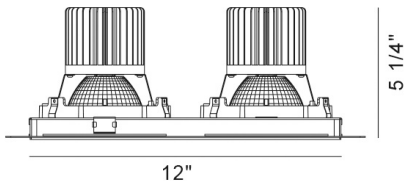

35355-35, 2-LIGHT TRIMLESS DOWNLIGHT RECESSED, 26W, 3500K

PRODUCT DETAILS

No.	:	35355-35-01
Product Color	:	BLACK
Shade / Accent Colour	:	BLACK
Length	:	12"
Width	:	5.75"
Height	:	5.25"
Weight	:	4lbs

TECHNICAL DETAILS

Location	:	DRY
Approval	:	
Beam Angle	:	40
Cut Hole Length	:	12.375"
Cut Hole Width	:	6.125"

Options Available

ITEM NO.	FINISH	SHADE
35355-35-01	BLACK	BLACK
35355-35-02	WHITE	WHITE

LIGHT SOURCE DETAILS

Number of Bulbs	:	2
Light Source	:	LED
Light Source Type	:	LED
Input Voltage	:	120V
Socket Type	:	LED
Wattage	:	26W
Total Lumen	:	5120lm
Kelvin	:	3500K
CRI	:	90
Bulb Included	:	Yes
Dimmable	:	Yes