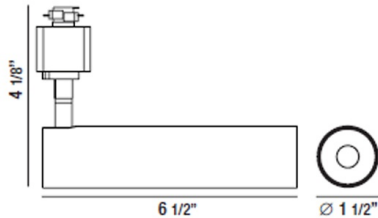

PROJECT INFORMATION

Job Name: Date: Type:

Comments: