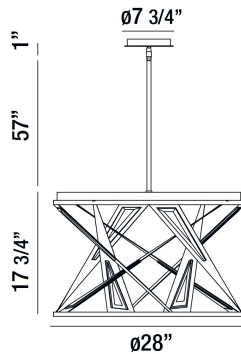

SARISE, 28" ROUND CHANDELIER

PRODUCT DETAILS

No.	:	35644-019
Product Color	:	BLACK
Product Material	:	METAL
Shade / Accent Colour	:	CHROME/CLEAR
Shade / Accent Material	:	METAL/CRYSTAL
Diameter	:	28"
Height	:	17.75"
Overall Height	:	75.75"
Weight	:	42.9lbs

ITEM NO. 35644-019	FINISH BLACK	SHADE CHROME/CLEAR
------------------------------	------------------------	------------------------------

TECHNICAL DETAILS

Hanging Support Type	:	ROD
Hanging Support Length	:	57"
Rods Included	:	3"+6"+12"+18"+18"
Canopy / Backplate Height	:	1"
Canopy / Backplate Dia.	:	6.25"
Location	:	DRY
Approval	:	