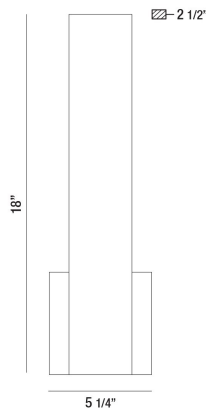

ANNETTE, WALL MOUNT

OPTIONS AVAILABLE

ITEM NO.	FINISH	SHADE
35703-013	WHITE	WHITE
35703-020	BLACK	WHITE
35703-037	CHAMPAGNE	WHITE
35703-044	GOLD	WHITE

PRODUCT DETAILS

No.	:	35703-044
Product Color	:	GOLD
Product Material	:	METAL
Shade / Accent Colour	:	WHITE
Shade / Accent Material	:	ACRYLIC
Width	:	5.25"
Height	:	18"
Ext	:	2.5"
Weight	:	2lbs

LIGHT SOURCE DETAILS

Light Source Type	:	INTEGRATED LED
Input Voltage	:	120V
Bulb Voltage	:	120V
Total Wattage	:	18W
Delivered Lumens	:	1540lm
Kelvin	:	3000K
CRI	:	90+
Dimmable	:	Yes

TECHNICAL DETAILS

Canopy / Backplate Length	:	5.25"
Canopy / Backplate Height	:	0.25"
Canopy / Backplate Width	:	5.25"
Mounting	:	Up
Location	:	DRY
Approval	:	