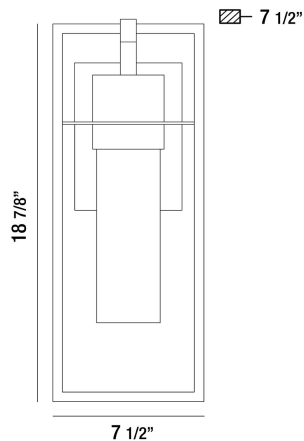

35889, LARGE LED WALLMOUNT

PRODUCT DETAILS

No.	:	35889-014
Product Color	:	BLACK
Shade / Accent Colour	:	CLEAR GLASS
Width	:	7.5"
Height	:	18.875"
Ext	:	7.5"
Weight	:	3.9lbs

LIGHT SOURCE DETAILS

Light Source Type	:	INTEGRATED LED
Input Voltage	:	120V
Bulb Voltage	:	120V
Socket Type	:	LED
Total Wattage	:	11W
Initial Lumens	:	660lm
Kelvin	:	3000K
CRI	:	90
Dimmable	:	Yes

OPTIONS AVAILABLE

ITEM NO.	FINISH	SHADE
35889-014	BLACK	CLEAR GLASS

TECHNICAL DETAILS

Canopy / Backplate Length	:	18.875"
Canopy / Backplate Height	:	18.875"
Canopy / Backplate Width	:	7.5"
IP Rating	:	44
Location	:	WET
Approval	:	
Title 24	:	Yes