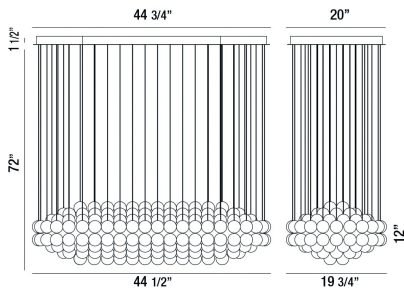

RIVERDALE, 45" OVAL CHANDELIER

PRODUCT DETAILS

No.	:	35908-012
Product Color	:	CHROME
Product Material	:	METAL
Shade / Accent Colour	:	CLEAR
Shade / Accent Material	:	HAND MADE GLASS
Length	:	44.5"
Width	:	19.75"
Height	:	12"
Overall Height	:	85.5"
Weight	:	99.6lbs

OPTIONS AVAILABLE

ITEM NO.	FINISH	SHADE
35908-012	CHROME	CLEAR

TECHNICAL DETAILS

Hanging Support Type	:	WIRE
Hanging Support Length	:	72"
Canopy / Backplate Length	:	44.75"
Canopy / Backplate Height	:	1.5"
Canopy / Backplate Width	:	20"
Location	:	DRY
Approval	:	