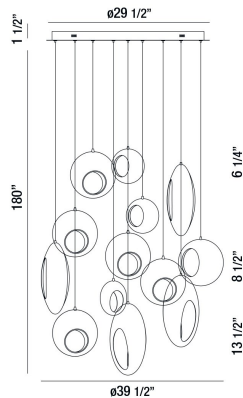

ARLINGTON, 40" ROUND CHANDELIER

PRODUCT DETAILS

No.	:	35910-015
Product Color	:	BLACKENED CHROME
Product Material	:	METAL
Shade / Accent Colour	:	BLACKENED CHROME/GOLD
Shade / Accent Material	:	METAL ORBS
Diameter	:	39.5"
Height	:	13.5"
Overall Height	:	195"
Weight	:	42.1lbs

LIGHT SOURCE DETAILS

Light Source Type	:	INTEGRATED LED
Input Voltage	:	120V
Bulb Voltage	:	120V
Socket Type	:	LED
Total Wattage	:	39W
Delivered Lumens	:	1040lm
Kelvin	:	3000K
CRI	:	80+
Dimmable	:	Yes

OPTIONS AVAILABLE

ITEM NO.	FINISH	SHADE
35910-015	BLACKENED CHROME	BLACKENED CHROME/GOLD

TECHNICAL DETAILS

Hanging Support Type	:	WIRE
Hanging Support Length	:	180"
Canopy / Backplate Height	:	1.5"
Canopy / Backplate Dia.	:	29.5"
Location	:	DRY
Approval	:	