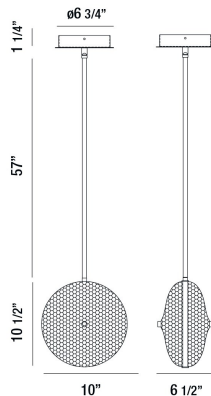

CALEDONIA, 10" ROUND PENDANT

PRODUCT DETAILS

No.	:	35913-030
Product Color	:	CHROME
Product Material	:	METAL
Shade / Accent Colour	:	BLUE
Shade / Accent Material	:	HONEYCOMB GLASS
Length	:	10"
Width	:	6.5"
Height	:	68.25"
Weight	:	10.5lbs

LIGHT SOURCE DETAILS

Light Source Type	:	INTEGRATED LED
Input Voltage	:	120V
Bulb Voltage	:	120V
Socket Type	:	LED
Total Wattage	:	10W
Initial Lumens	:	800lm
Kelvin	:	4000K
CRI	:	80+
Dimmable	:	Yes

OPTIONS AVAILABLE

ITEM NO.	FINISH	SHADE
35913-016	CHROME	CLEAR
35913-023	CHROME	PINK
35913-030	CHROME	BLUE
35913-047	CHROME	YELLOW
35913-054	CHROME	ORANGE

TECHNICAL DETAILS

Hanging Support Type	:	ROD
Hanging Support Length	:	57"
Rods Included	:	3"+6"+12"+18"+18"
Canopy / Backplate Height	:	1.25"
Canopy / Backplate Dia.	:	6.75"
Location	:	DRY
Approval	:	