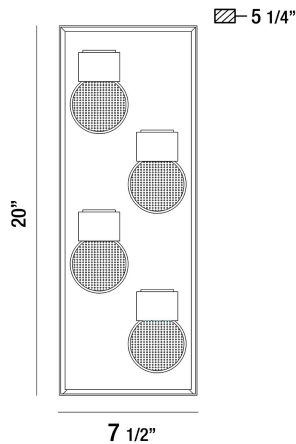

GIBSON, 4-LIGHT OUTDOOR WALL SCONCE

PRODUCT DETAILS

No.	:	35935-018
Product Color	:	ANTIQUE GREY
Shade / Accent Colour	:	CLEAR SEEDED GLASS
Width	:	7.5"
Height	:	20"
Ext	:	5.25"
Weight	:	9.5lbs

LIGHT SOURCE DETAILS

Light Source Type	:	INTEGRATED LED
Input Voltage	:	120V
Bulb Voltage	:	120V
Socket Type	:	LED
Total Wattage	:	18W
Initial Lumens	:	1080lm
Kelvin	:	3000K
CRI	:	85
Dimmable	:	Yes

OPTIONS AVAILABLE

ITEM NO.	FINISH	SHADE
35935-018	ANTIQUE GREY	CLEAR SEEDED GLASS

TECHNICAL DETAILS

Canopy / Backplate Length	:	20"
Canopy / Backplate Height	:	0.75"
Canopy / Backplate Width	:	7.5"
IP Rating	:	44
Location	:	WET
Approval	:	
Title 24	:	Yes

PROJECT INFORMATION

Job Name: Date: Type: