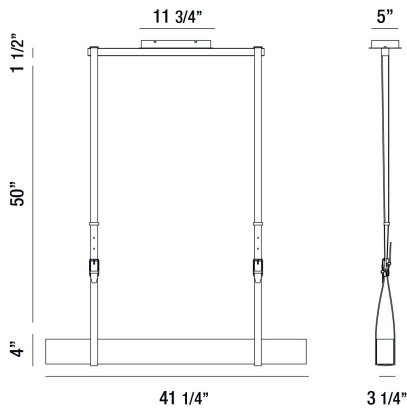

## HARBOURVIEW, 41" LINEAR CHANDELIER

### PRODUCT DETAILS

No.	:	35942-016
Product Color	:	ANTIQUE SILVER
Product Material	:	METAL
Length	:	41.25"
Width	:	3.25"
Height	:	4"
Overall Height	:	55.5"
Weight	:	14.4lbs

### TECHNICAL DETAILS

Hanging Support Type	:	LEATHER
Hanging Support Length	:	50"
Canopy / Backplate Length	:	11.75"
Canopy / Backplate Height	:	1.5"
Canopy / Backplate Width	:	5"
Location	:	DRY
Approval	:	