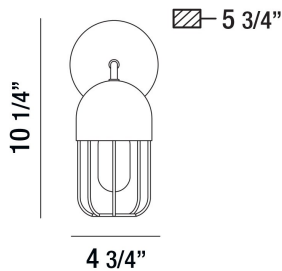

PALMERSTON, WALL MOUNT

PRODUCT DETAILS

No.	:	35960-010
Product Color	:	MATTE BLACK
Product Material	:	METAL
Shade / Accent Colour	:	GOLD
Shade / Accent Material	:	METAL
Width	:	4.75"
Height	:	10.5"
Ext	:	5.75"
Weight	:	1.9lbs

OPTIONS AVAILABLE

ITEM NO.	FINISH	SHADE
35960-010	MATTE BLACK	GOLD

TECHNICAL DETAILS

Canopy / Backplate Height	:	1"
Canopy / Backplate Dia.	:	4.75"
Mounting	:	Down
Location	:	DAMP
Approval	:	

PROJECT INFORMATION