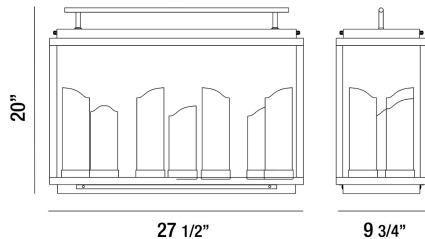

PROJECT INFORMATION

Job Name: Date: Type:

Comments: