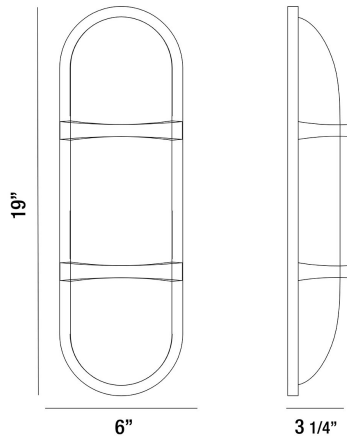

OSLER, LARGE OUTDOOR WALL SCONCE

PRODUCT DETAILS

No.	:	35989-011
Product Color	:	TEXTURED SILVER
Shade / Accent Colour	:	WHITE GLASS
Width	:	6"
Height	:	19"
Ext	:	3.25"
Weight	:	5.1lbs

LIGHT SOURCE DETAILS

Light Source Type	:	INTEGRATED LED
Input Voltage	:	120V
Bulb Voltage	:	120V
Socket Type	:	LED
Total Wattage	:	18W
Initial Lumens	:	1000lm
Kelvin	:	3000K
CRI	:	80
Dimmable	:	Yes

OPTIONS AVAILABLE

ITEM NO.	FINISH	SHADE
35989-011	TEXTURED SILVER	WHITE GLASS

TECHNICAL DETAILS

Hanging Support Type	:	WIRE
IP Rating	:	44
Location	:	WET
Approval	:	
Title 24	:	Yes

PROJECT INFORMATION

 Job Name: Date: Type:

 Comments: