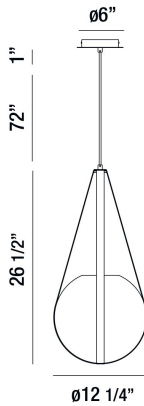

ROSEMOUNT, 12" ROUND PENDANT

OPTIONS AVAILABLE

ITEM NO.	FINISH	SHADE
35990-017	CHROME	WHITE/TAN
35990-024	CHROME	CLEAR/TAN

PRODUCT DETAILS

No.	:	35990-024
Product Color	:	CHROME
Product Material	:	METAL
Shade / Accent Colour	:	CLEAR/TAN
Shade / Accent Material	:	GLASS/LEATHER
Diameter	:	12.25"
Height	:	26.5"
Overall Height	:	99.5"
Weight	:	5lbs

LIGHT SOURCE DETAILS

Number of Bulbs	:	1
Light Source	:	Incandescent
Light Source Type	:	A19
Input Voltage	:	120V
Bulb Voltage	:	120V
Socket Type	:	E26
Wattage	:	60W
Total Wattage	:	60W
Bulb Included	:	No
Dimmable	:	Yes

TECHNICAL DETAILS

Hanging Support Type	:	WIRE
Hanging Support Length	:	72"
Canopy / Backplate Height	:	1"
Canopy / Backplate Dia.	:	6"
Location	:	DRY
Approval	:	

PROJECT INFORMATION

Job Name: Date: Type: