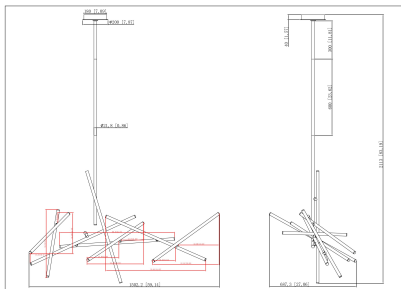

CROSSROADS, 59" CHANDELIER

PRODUCT DETAILS

No.	:	36251-032
Product Color	:	ANTIQUE BRASS
Product Material	:	METAL
Shade / Accent Colour	:	FROSTED
Shade / Accent Material	:	ACRYLIC
Length	:	59.25"
Width	:	27"
Height	:	45.5"
Overall Height	:	83"
Weight	:	17.5lbs

ITEM NO.	FINISH	SHADE
36251-018	BLACK	FROSTED
36251-025	SATIN NICKEL	FROSTED
36251-032	ANTIQUE BRASS	FROSTED

TECHNICAL DETAILS

Hanging Support Type	:	ROD
Hanging Support Length	:	36"
Rods Included	:	12"+24"
Canopy / Backplate Height	:	1.5"
Canopy / Backplate Dia.	:	7.75"
Location	:	DRY
Approval	:	