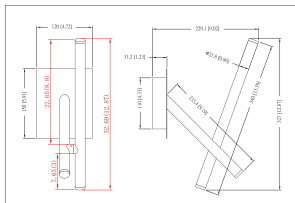

CROSSROADS, WALL MOUNT

OPTIONS AVAILABLE

ITEM NO.	FINISH	SHADE
36252-015	BLACK	FROSTED
36252-022	SATIN NICKEL	FROSTED
36252-039	ANTIQUE BRASS	FROSTED

PRODUCT DETAILS

No.	:	36252-022
Product Color	:	SATIN NICKEL
Product Material	:	METAL
Shade / Accent Colour	:	FROSTED
Shade / Accent Material	:	ACRYLIC
Width	:	4.75"
Height	:	12.75"
Ext	:	9"
Weight	:	1.8lbs

LIGHT SOURCE DETAILS

Light Source Type	:	INTEGRATED LED
Input Voltage	:	120V
Bulb Voltage	:	120V
Total Wattage	:	3W
Delivered Lumens	:	240lm
Kelvin	:	3000K
CRI	:	90+
Dimmable	:	No

TECHNICAL DETAILS

Canopy / Backplate Length	:	4.75"
Canopy / Backplate Height	:	1.25"
Canopy / Backplate Width	:	5.875"
Mounting	:	Up or Down
Location	:	DRY
Approval	:	 Intertek