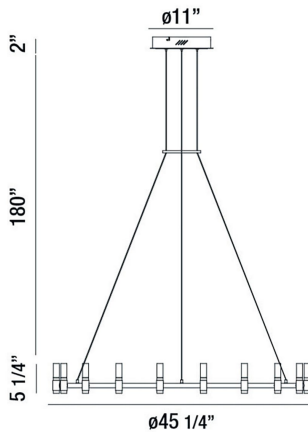

ALBANY, 46" ROUND CHANDELIER

PRODUCT DETAILS

No.	:	37044-015
Product Color	:	DEEP BLACK/BRASS
Product Material	:	METAL
Shade / Accent Material	:	ACRYLIC
Diameter	:	45.25"
Height	:	5.25"
Overall Height	:	187.25"
Weight	:	16.5lbs

LIGHT SOURCE DETAILS

Light Source Type	:	INTEGRATED LED
Input Voltage	:	120V
Bulb Voltage	:	120V
Socket Type	:	LED
Total Wattage	:	81W
Delivered Lumens	:	1840lm
Kelvin	:	3000K
CRI	:	90+
Dimmable	:	Yes

OPTIONS AVAILABLE

ITEM NO.	FINISH	SHADE
37044-015	DEEP BLACK/BRASS	

TECHNICAL DETAILS

Hanging Support Type	:	WIRE
Hanging Support Length	:	180"
Canopy / Backplate Height	:	2"
Canopy / Backplate Dia.	:	11"
Location	:	DRY
Title 24	:	Yes