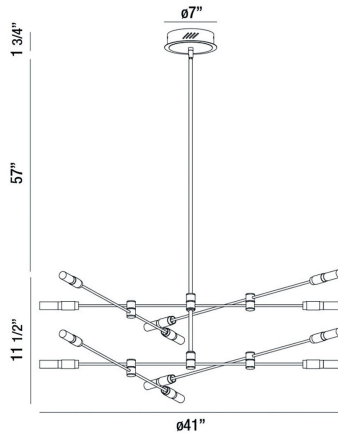

ALBANY, 41" CHANDELIER/SEMI FLUSHMOUNT

PRODUCT DETAILS

No.	:	37051-013
Product Color	:	DEEP BLACK/BRASS
Product Material	:	METAL
Shade / Accent Material	:	ACRYLIC
Diameter	:	41"
Height	:	11.5"
Overall Height	:	70.25"
Weight	:	9.9lbs

LIGHT SOURCE DETAILS

Light Source Type	:	INTEGRATED LED
Input Voltage	:	120V
Bulb Voltage	:	120V
Socket Type	:	LED
Total Wattage	:	30W
Delivered Lumens	:	910lm
Kelvin	:	3000K
CRI	:	90+
Dimmable	:	Yes

OPTIONS AVAILABLE

ITEM NO.	FINISH	SHADE
37051-013	DEEP BLACK/BRASS	

TECHNICAL DETAILS

Hanging Support Type	:	ROD
Hanging Support Length	:	57"
Canopy / Backplate Height	:	1.75"
Canopy / Backplate Dia.	:	7"
Location	:	DRY
Approval	:	
Title 24	:	Yes