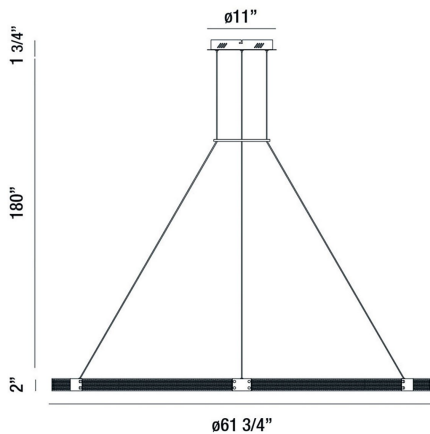

ADMIRAL, LARGE LED CHANDELIER

PRODUCT DETAILS

No.	:	37055-011
Product Color	:	MATTE BLACK/GOLD
Product Material	:	METAL
Shade / Accent Material	:	METAL
Diameter	:	61.75"
Height	:	2"
Overall Height	:	180"
Weight	:	23.4lbs

LIGHT SOURCE DETAILS

Light Source Type	:	INTEGRATED LED
Input Voltage	:	120V
Bulb Voltage	:	120V
Socket Type	:	LED
Total Wattage	:	99W
Delivered Lumens	:	1600lm
Kelvin	:	3000K
CRI	:	90+
Dimmable	:	Yes

OPTIONS AVAILABLE

ITEM NO.	FINISH	SHADE
37055-011	MATTE BLACK/GOLD	

TECHNICAL DETAILS

Hanging Support Type	:	WIRE
Hanging Support Length	:	180"
Canopy / Backplate Height	:	1.75"
Canopy / Backplate Dia.	:	11"
Location	:	DRY
Approval	:	
Title 24	:	Yes