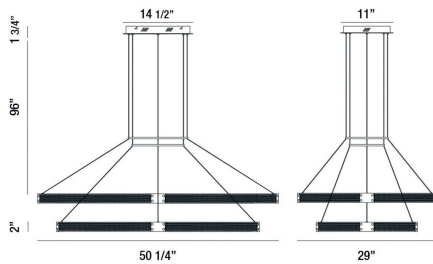

### PRODUCT DETAILS

No.	:	37061-012
Product Color	:	MATTE BLACK/GOLD
Product Material	:	METAL
Shade / Accent Material	:	METAL
Length	:	50.25"
Width	:	29"
Height	:	2"
Overall Height	:	96"
Weight	:	31.1lbs

### TECHNICAL DETAILS

Hanging Support Type	:	WIRE
Hanging Support Length	:	96"
Canopy / Backplate Length	:	14.5"
Canopy / Backplate Height	:	1.75"
Canopy / Backplate Width	:	11"
Location	:	DRY
Approval	:	
Title 24	:	Yes