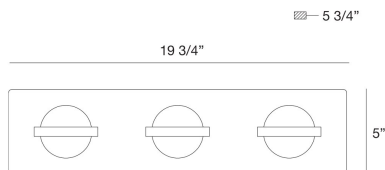

RYDER, 20" BATHBAR

PRODUCT DETAILS

No.	:	37069-025
Product Color	:	GOLD
Product Material	:	METAL
Shade / Accent Colour	:	CLEAR
Shade / Accent Material	:	GLASS
Width	:	19.75"
Height	:	5"
Ext	:	5.25"
Weight	:	6.8lbs

ITEM NO.	FINISH	SHADE
37069-018	CHROME	CLEAR
37069-025	GOLD	CLEAR
37069-035	BLACK	BLACK

TECHNICAL DETAILS

Canopy / Backplate Length	:	5"
Canopy / Backplate Height	:	1.25"
Canopy / Backplate Width	:	19.75"
Location	:	DAMP
Approval	:	
Title 24	:	Yes