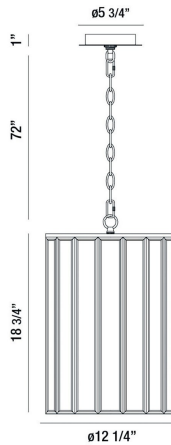

SAVILLE, 12" ROUND PENDANT

PRODUCT DETAILS

No.	:	37085-018
Product Color	:	BRASS
Product Material	:	METAL
Shade / Accent Colour	:	CLEAR
Shade / Accent Material	:	GLASS
Diameter	:	12.25"
Height	:	18.75"
Overall Height	:	91.75"
Weight	:	11lbs

LIGHT SOURCE DETAILS

Number of Bulbs	:	3
Light Source	:	Incandescent
Light Source Type	:	EDISON
Input Voltage	:	120V
Bulb Voltage	:	120V
Socket Type	:	E26
Wattage	:	60W
Total Wattage	:	13.5W
Bulb Included	:	Yes
Dimmable	:	No

OPTIONS AVAILABLE

ITEM NO.	FINISH	SHADE
37085-018	BRASS	CLEAR

TECHNICAL DETAILS

Hanging Support Type	:	CHAIN
Hanging Support Length	:	72"
Canopy / Backplate Height	:	1"
Canopy / Backplate Dia.	:	5.75"
Location	:	DRY