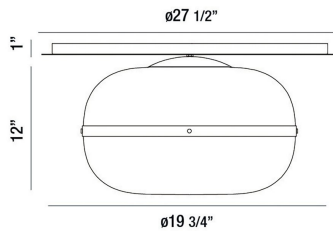

NOTTINGHAM, LARGE 3-LIGHT FLUSHMOUNT

PRODUCT DETAILS

No.	:	37088-019
Product Color	:	ANCIENT BRASS
Product Material	:	METAL
Shade / Accent Colour	:	AMBER
Shade / Accent Material	:	TINTED GLASS ORBS
Diameter	:	19.75"
Height	:	12"
Weight	:	30.2lbs

OPTIONS AVAILABLE

ITEM NO.	FINISH	SHADE
37088-019	ANCIENT BRASS	AMBER

TECHNICAL DETAILS

Canopy / Backplate Height	:	1"
Canopy / Backplate Dia.	:	27.5"
Approval	:	

PROJECT INFORMATION

 Job Name: Date: Type: