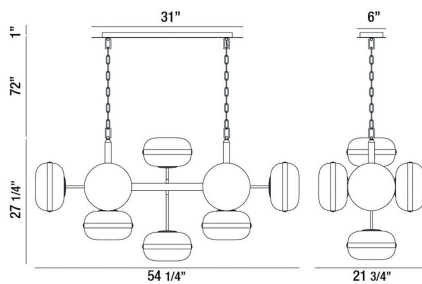

NOTTINGHAM, 10-LIGHT OVAL CHANDELIER

PRODUCT DETAILS

No.	:	37089-016
Product Color	:	ANCIENT BRASS
Product Material	:	METAL
Shade / Accent Colour	:	AMBER
Shade / Accent Material	:	GLASS
Length	:	54.25"
Width	:	21.75"
Height	:	27.25"
Overall Height	:	100"
Weight	:	53.6lbs

OPTIONS AVAILABLE

ITEM NO.	FINISH	SHADE
37089-016	ANCIENT BRASS	AMBER

TECHNICAL DETAILS

Hanging Support Type	:	CHAIN
Hanging Support Length	:	72"
Canopy / Backplate Length	:	31"
Canopy / Backplate Height	:	1"
Canopy / Backplate Width	:	6"
Approval	:	