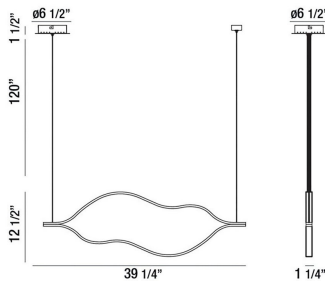

### PRODUCT DETAILS

No.	:	37100-028
Product Color	:	GOLD
Product Material	:	METAL
Shade / Accent Colour	:	WHITE
Shade / Accent Material	:	ACRYLIC
Length	:	39.25"
Width	:	1.25"
Height	:	12.5"
Weight	:	3.8lbs

### TECHNICAL DETAILS

Hanging Support Type	:	WIRE
Hanging Support Length	:	120"
Canopy / Backplate Height	:	1.5"
Canopy / Backplate Dia.	:	6.5"
Location	:	DRY
Approval	:	
Title 24	:	Yes