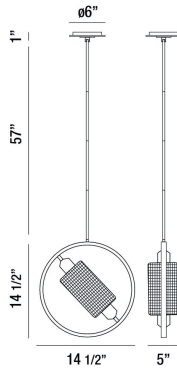

SEAMORE, 15" ROUND PENDANT

PRODUCT DETAILS

No.	:	37108-014
Product Color	:	BLACK
Product Material	:	METAL
Shade / Accent Colour	:	GOLD
Shade / Accent Material	:	METAL
Length	:	14.5"
Width	:	5"
Height	:	14.5"
Overall Height	:	72.5"
Weight	:	3.2lbs

LIGHT SOURCE DETAILS

Number of Bulbs	:	1
Light Source	:	Incandescent
Light Source Type	:	T15
Input Voltage	:	120V
Bulb Voltage	:	120V
Socket Type	:	E26
Wattage	:	60W
Total Wattage	:	60W
Bulb Included	:	Yes
Dimmable	:	No

OPTIONS AVAILABLE

ITEM NO.	FINISH	SHADE
37108-014	BLACK	GOLD

TECHNICAL DETAILS

Hanging Support Type	:	ROD
Hanging Support Length	:	57"
Rods Included	:	3"+6"+12"+18"+18"
Canopy / Backplate Height	:	1"
Canopy / Backplate Dia.	:	6"
Location	:	DRY