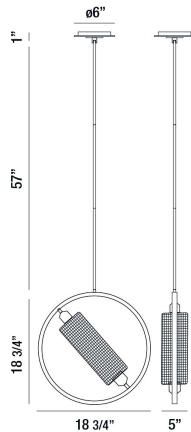

SEAMORE, 19" ROUND PENDANT

PRODUCT DETAILS

No.	:	37109-011
Product Color	:	BLACK
Product Material	:	METAL
Shade / Accent Colour	:	GOLD
Shade / Accent Material	:	METAL
Length	:	18.75"
Width	:	5"
Height	:	18.75"
Overall Height	:	76.75"
Weight	:	4lbs

LIGHT SOURCE DETAILS

Number of Bulbs	:	1
Light Source	:	Incandescent
Light Source Type	:	T10
Input Voltage	:	120V
Bulb Voltage	:	120V
Socket Type	:	E26
Wattage	:	60W
Total Wattage	:	60W
Bulb Included	:	Yes
Dimmable	:	No

OPTIONS AVAILABLE

ITEM NO.	FINISH	SHADE
37109-011	BLACK	GOLD

TECHNICAL DETAILS

Hanging Support Type	:	ROD
Hanging Support Length	:	57"
Rods Included	:	3"+6"+12"+18"+18"
Canopy / Backplate Height	:	1"
Canopy / Backplate Dia.	:	6"
Location	:	DRY