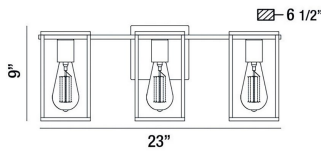

TECHNICAL DETAILS

PROJECT INFORMATION

Job Name: Date: Type:

Comments: