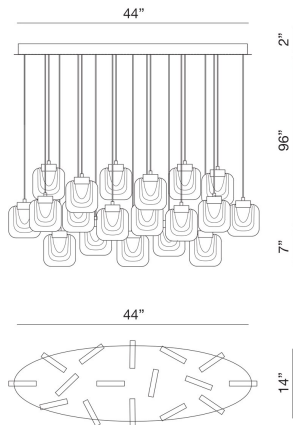

PAGET, 16-LIGHT OVAL LED CHANDELIER

PRODUCT DETAILS

No.	:	37194-017
Product Color	:	GOLD
Product Material	:	METAL
Shade / Accent Colour	:	CLEAR
Shade / Accent Material	:	HANDMADE GLASS
Length	:	44"
Width	:	14"
Height	:	7"
Overall Height	:	100"
Weight	:	61.6lbs

LIGHT SOURCE DETAILS

Light Source Type	:	INTEGRATED LED
Input Voltage	:	120V
Bulb Voltage	:	120V
Socket Type	:	LED
Total Wattage	:	80W
Delivered Lumens	:	3200lm
Kelvin	:	3000K
CRI	:	90+
Dimmable	:	Yes

OPTIONS AVAILABLE

ITEM NO.	FINISH	SHADE
37194-017	GOLD	CLEAR
37194-027	CHROME	CHROME

TECHNICAL DETAILS

Hanging Support Type	:	WIRE
Hanging Support Length	:	96"
Canopy / Backplate Length	:	44"
Canopy / Backplate Height	:	2"
Canopy / Backplate Width	:	14"
Approval	:	
Title 24	:	Yes