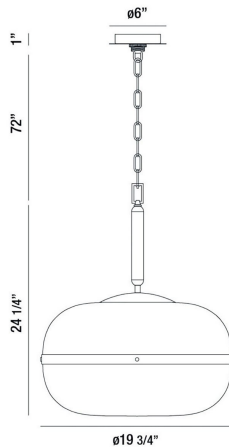

NOTTINGHAM, LARGE 3-LIGHT PENDANT

PRODUCT DETAILS

No.	:	37198-015
Product Color	:	ANCIENT BRASS
Product Material	:	METAL
Shade / Accent Colour	:	AMBER
Shade / Accent Material	:	TINTED GLASS ORBS
Diameter	:	19.75"
Height	:	24.25"
Overall Height	:	100"
Weight	:	16lbs

LIGHT SOURCE DETAILS

Number of Bulbs	:	3
Light Source	:	Incandescent
Light Source Type	:	EDISON
Input Voltage	:	120V
Bulb Voltage	:	120V
Socket Type	:	E26
Wattage	:	60W
Total Wattage	:	180W
Bulb Included	:	Yes
Dimmable	:	Yes

OPTIONS AVAILABLE

ITEM NO.	FINISH	SHADE
37198-015	ANCIENT BRASS	AMBER

TECHNICAL DETAILS

Hanging Support Type	:	CHAIN
Hanging Support Length	:	72"
Canopy / Backplate Height	:	1"
Canopy / Backplate Dia.	:	6"
Approval	:	