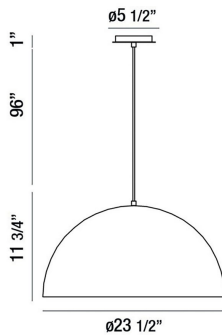

LAVERTON, 24" ROUND PENDANT

OPTIONS AVAILABLE

ITEM NO.	FINISH	SHADE
37218-010	BLACK/WHITE	
37218-022	BLACK/GOLD	
37218-030	WHITE/WHITE	
37218-045	ALUMINUM/WHITE	

PRODUCT DETAILS

No.	:	37218-022
Product Color	:	BLACK/GOLD
Product Material	:	METAL
Shade / Accent Material	:	METAL
Diameter	:	23.5"
Height	:	11.75"
Overall Height	:	108.75"

LIGHT SOURCE DETAILS

Number of Bulbs	:	1
Light Source	:	Incandescent
Light Source Type	:	A19
Input Voltage	:	120V
Bulb Voltage	:	120V
Socket Type	:	E26
Wattage	:	60W
Total Wattage	:	60W
Bulb Included	:	No
Dimmable	:	Yes

TECHNICAL DETAILS

Hanging Support Type	:	WIRE
Hanging Support Length	:	96"
Canopy / Backplate Height	:	1"
Canopy / Backplate Dia.	:	5.5"
Approval	:	

PROJECT INFORMATION

 Job Name: Date: Type:

 Comments: