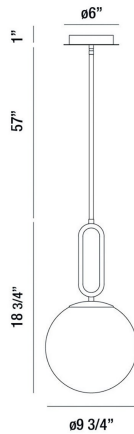

PROSPECT, 10" ROUND PENDANT

OPTIONS AVAILABLE

ITEM NO.	FINISH	SHADE
37231-019	BLACK	OPAL WHITE
37231-039	GOLD	OPAL WHITE

PRODUCT DETAILS

No.	:	37231-019
Product Color	:	BLACK
Product Material	:	METAL
Shade / Accent Colour	:	OPAL WHITE
Shade / Accent Material	:	GLASS
Diameter	:	9.75"
Height	:	18.75"
Overall Height	:	76.75"
Weight	:	3.6lbs

LIGHT SOURCE DETAILS

Number of Bulbs	:	1
Light Source	:	Incandescent
Light Source Type	:	A19
Input Voltage	:	120V
Bulb Voltage	:	120V
Socket Type	:	E26
Wattage	:	60W
Total Wattage	:	60W
Bulb Included	:	No
Dimmable	:	Yes

TECHNICAL DETAILS

Hanging Support Type	:	ROD
Hanging Support Length	:	57"
Rods Included	:	3"+6"+12"+18"+18"
Canopy / Backplate Height	:	1"
Canopy / Backplate Dia.	:	6"
Location	:	DRY
Approval	:	

PROJECT INFORMATION