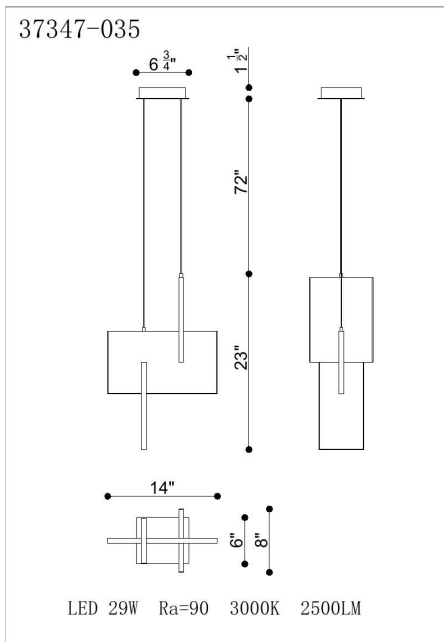

COBURG, SMALL LED PENDANT

PRODUCT DETAILS

No.	:	37347-035
Product Color	:	ALUMINUM OXIDE
Product Material	:	METAL
Shade / Accent Material	:	~
Length	:	14"
Width	:	8"
Height	:	23"
Overall Height	:	95"
Weight	:	7.1lbs

LIGHT SOURCE DETAILS

Light Source Type	:	INTEGRATED LED
Input Voltage	:	120V
Bulb Voltage	:	120V
Socket Type	:	LED
Total Wattage	:	29W
Delivered Lumens	:	800lm
Kelvin	:	3000K
CRI	:	90+
Dimmable	:	Yes

OPTIONS AVAILABLE

ITEM NO.	FINISH	SHADE
37347-017	ANODIZED GOLD	
37347-023	BLACK	
37347-035	ALUMINUM OXIDE	

TECHNICAL DETAILS

Hanging Support Type	:	WIRE
Hanging Support Length	:	72"
Canopy / Backplate Length	:	6.75"
Canopy / Backplate Height	:	1.5"
Canopy / Backplate Width	:	6"
Location	:	DRY
Approval	:	
Title 24	:	Yes