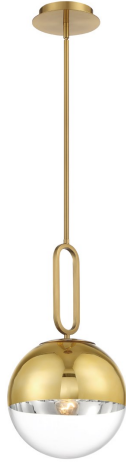

## PROSPECT, 10" ROUND PENDANT

### PRODUCT DETAILS

No.	:	37348-014
Product Color	:	GOLD
Product Material	:	METAL
Shade / Accent Colour	:	CLEAR
Shade / Accent Material	:	GLASS
Diameter	:	9.75"
Height	:	18.75"
Overall Height	:	76.75"
Weight	:	3.6lbs

### LIGHT SOURCE DETAILS

Number of Bulbs	:	1
Light Source	:	Incandescent
Light Source Type	:	A19
Input Voltage	:	120V
Bulb Voltage	:	120V
Socket Type	:	E26
Wattage	:	60W
Total Wattage	:	60W
Bulb Included	:	No
Dimmable	:	Yes

### OPTIONS AVAILABLE

ITEM NO.	FINISH	SHADE
37348-014	GOLD	CLEAR