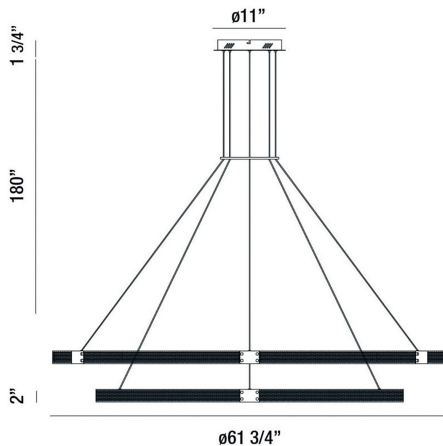

## ADMIRAL, 62" 2-TIER ROUND CHANDELIER

### PRODUCT DETAILS

No.	:	37384-012
Product Color	:	MATTE BLACK/GOLD
Product Material	:	METAL
Shade / Accent Material	:	METAL
Diameter	:	61.75"
Height	:	2"
Overall Height	:	183.75"
Weight	:	51lbs

### TECHNICAL DETAILS

Hanging Support Type	:	WIRE
Hanging Support Length	:	180"
Canopy / Backplate Height	:	1.75"
Canopy / Backplate Dia.	:	11"
Location	:	DRY
Approval	:	
Title 24	:	Yes