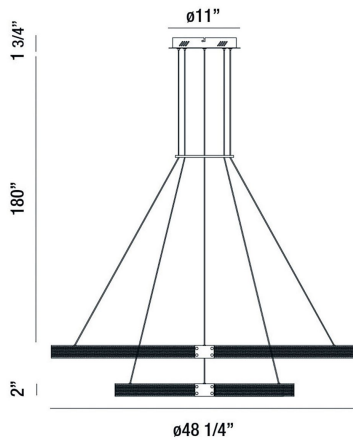

ADMIRAL, 48" 2-TIER ROUND CHANDELIER

PRODUCT DETAILS

No.	:	37385-019
Product Color	:	MATTE BLACK/GOLD
Product Material	:	METAL
Shade / Accent Material	:	METAL
Diameter	:	48.25"
Height	:	2"
Overall Height	:	183.75"
Weight	:	35.2lbs

LIGHT SOURCE DETAILS

Light Source Type	:	INTEGRATED LED
Input Voltage	:	120V
Bulb Voltage	:	120V
Socket Type	:	LED
Total Wattage	:	111W
Delivered Lumens	:	1800lm
Kelvin	:	3000K
CRI	:	90+
Dimmable	:	Yes

OPTIONS AVAILABLE

ITEM NO.	FINISH	SHADE
37385-019	MATTE BLACK/GOLD	

TECHNICAL DETAILS

Hanging Support Type	:	WIRE
Hanging Support Length	:	180"
Canopy / Backplate Height	:	1.75"
Canopy / Backplate Dia.	:	11"
Location	:	DRY
Approval	:	
Title 24	:	Yes