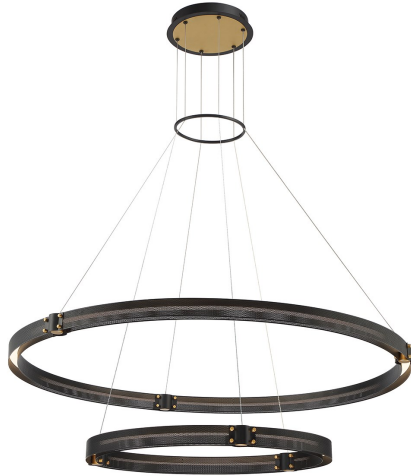

ADMIRAL, 48" 2-TIER ROUND CHANDELIER

PRODUCT DETAILS

No.	:	37385-019
Product Color	:	MATTE BLACK/GOLD
Product Material	:	METAL
Shade / Accent Material	:	METAL
Diameter	:	48.25"
Height	:	2"
Overall Height	:	183.75"
Weight	:	35.2lbs

LIGHT SOURCE DETAILS

Light Source Type	:	INTEGRATED LED
Input Voltage	:	120V
Bulb Voltage	:	120V
Socket Type	:	LED
Total Wattage	:	111W
Delivered Lumens	:	1800lm
Kelvin	:	3000K
CRI	:	90+
Dimmable	:	Yes

OPTIONS AVAILABLE

ITEM NO.	FINISH	SHADE
37385-019	MATTE BLACK/GOLD	

TECHNICAL DETAILS

Hanging Support Type	:	WIRE
Hanging Support Length	:	180"
Canopy / Backplate Height	:	1.75"
Canopy / Backplate Dia.	:	11"
Location	:	DRY
Approval	:	
Title 24	:	Yes